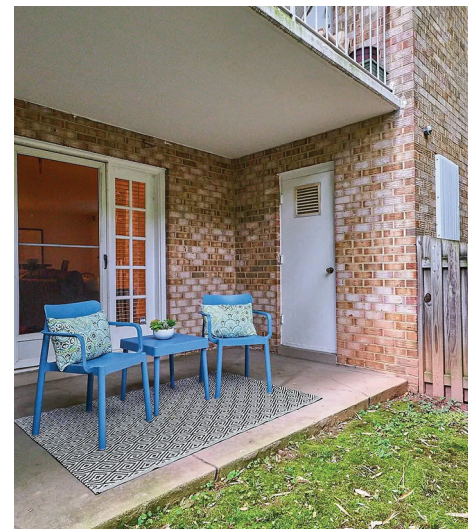

Falls Place Condominium

1130 S Washington Street, T-1
Falls Church, VA 22046

KEY INFORMATION

- 1-bedroom condo in Falls Church City
- Beautiful parquet hardwood floors
- Ground-level patio with fencing
- Spacious rooms and plenty of storage
- Easy parking in convenient parking lot with permits for two spaces
- Separate storage unit included
- Convenient location close to restaurants, parks, and wonderful amenities
- HOA fee of \$403 per month