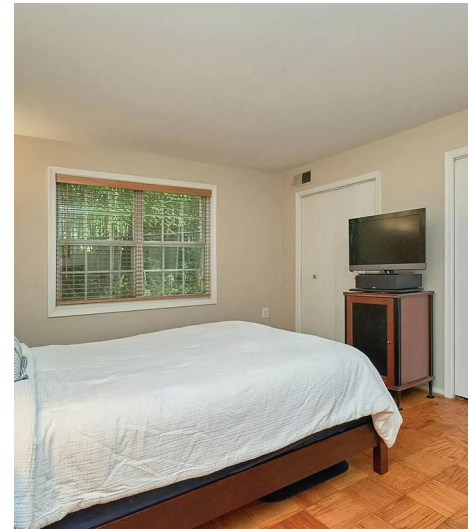

Falls Place Condominium

1130 S Washington Street, T-1
Falls Church, VA 22046

KEY INFORMATION

- 1-bedroom condo in Falls Church City
- Beautiful parquet hardwood floors
- Ground-level patio with fencing
- Spacious rooms and plenty of storage
- Easy parking in convenient parking lot with permits for two spaces
- Separate storage unit included
- Convenient location close to restaurants, parks, and wonderful amenities
- HOA fee of \$403 per month